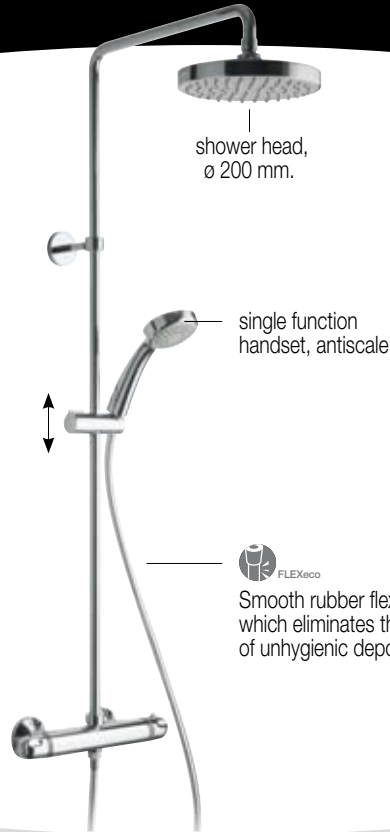

# THERMOSTATIC SHOWER COLUMN

Made in Italy

**JO 512151**  
Thermostatic shower column,  
integrated diverter

shower head,  
ø 200 mm.

single function  
handset, antiscald

Smooth rubber flexible shower hose  
which eliminates the risk  
of unhygienic deposits

## Why choose an Alpi Thermostatic Mixer

**SELECTway**

Two functions  
in a gesture only.

Button for blocking  
the temperature at 38°.

**A New Heart.**  
More accurate, stronger,  
and more resistant.

Ensures greater safety maintaining  
the temperature constant with more accuracy.

**SPEEDcontrol**

Very fast reaction time  
and temperature balance.

**Rational maintenance.**

**EASYsystem**

One monoblock internal cartridge which you can  
take off and re-fit in a matter of seconds.